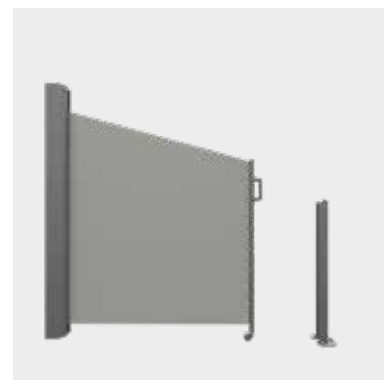

SIDELINE SLOPE

side wall awnings
with an oblique angle of 1 - 20°
Max. width 2,500 mm
Max. projection 4,000 mm

RETRACTION AID

When placed on secure and level surfaces a roller serves as a retraction aid, thereby making the job of extending and retracting the awning much easier.

SLOWMOTION

The patented rolling braking system enables safe, controlled and smooth retraction of the SIDELINE from all positions, without undue effort. In addition, the mechanism prevents any violent striking of the front profile on the cassette, thereby protecting it from damage in the event of an accidental operating error.