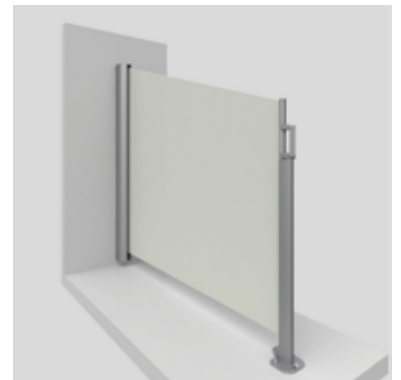

ADVANTAGES

TO PROTECT AGAINST SUNRAYS ENTERING FROM THE SIDE – AND KEEP OUT PRYING EYES
With the SIDELINE vertical or side wall awning from **WOUNDWO**, treat yourself to a side-mounted privacy screen, windbreak and anti-glare protection for patios, balconies and the gastronomy sector. SIDELINE can be ideally combined with a jointed-arm awning, conservatory awning or pergola awning from **WOUNDWO**. Choose from vividly coloured, more subtle and subdued, opaque or transparent fabrics in our collection.

FAST, EASY OPERATION

The system is extended manually by pulling down the ergonomically shaped pull handle, which is clipped on the opposite side of the support column. When placed on secure and level surfaces a roller serves as a retraction aid, thereby making the job of extending and retracting the awning much easier.

SAFE AND ROBUST

The SIDELINE can be used as an upright or inclined system – whichever suits your patio. The patented SLOWMOTION rolling braking system enables safe, controlled and smooth retraction of the SIDELINE from all positions, without undue effort. The mechanism also stops the pull handle from impacting heavily against the cassette, ensuring a long lifespan.

HANDLES

You can select your choice of handle for the **SIDELINE**, giving it a unique style. Choose from natural wood, puristic Niro, or transparent acrylic.

SIDELINE

The vertical awning serves as a privacy screen, windbreak and antiglare protection for patios, balconies and outdoor seating areas. The opening of the system is done by pulling out the front profile which is then attached to the column profile at the opposite side. The tension of the cover is generated by a spring loaded system in the roller tube. Fibreglass reinforcements are inserted in the hemstitching of the seams to improve the strength of the fabric.