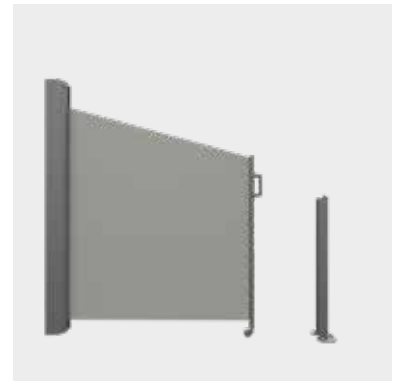

SIDELINE SLOPE

side wall awnings
with an oblique angle of 1 - 20°
Max. width 2,500 mm
Max. projection 4,000 mm

RETRACTION AID

When placed on secure and level surfaces a roller serves as a retraction aid, thereby making the job of extending and retracting the awning much easier.

SLOWMOTION

The patented rolling braking system enables safe, controlled and smooth retraction of the SIDELINE from all positions, without undue effort. In addition, the mechanism prevents any violent striking of the front profile on the cassette, thereby protecting it from damage in the event of an accidental operating error.