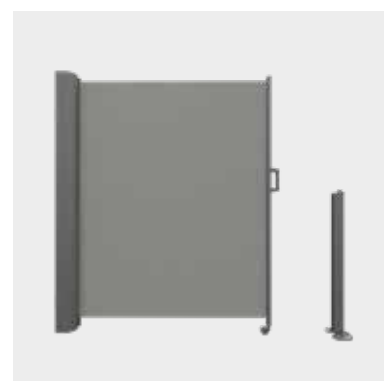

SIDELINE

SIDELINE
side wall awnings
Max. height 2,500 mm
Max. projection 4,000 mm

The vertical awning serves as a privacy screen, windbreak and antiglare protection for patios, balconies and outdoor seating areas. The opening of the system is done by pulling out the front profile which is then attached to the column profile at the opposite side. The tension of the cover is generated by a spring loaded system in the roller tube. Fibreglass reinforcements are inserted in the hemstitching of the seams to improve the strength of the fabric.

THE BENEFITS TO YOU

- 5-year guarantee
- Awning fabric retracts fully into the cassette
- SLOWMOTION - integrated braking system
- Secure Lock safety system optional
- Range of optional fastenings for the column profile
- Range of pull handles optional
- Mounting on PERGO-LINE optional
- over 200 RAL colours and more than 350 fabrics
- Highly weather-proof fabric, dirt-repellent and light-fast
- Very good wind stability

OPERATION

RETRACTION AID

When placed on secure and level surfaces a roller serves as a retraction aid, thereby making the job of extending and retracting the awning much easier.

SLOWMOTION

The patented rolling braking system enables safe, controlled and smooth retraction of the SIDELINE from all positions, without undue effort. In addition, the mechanism prevents any violent striking of the front profile on the cassette, thereby protecting it from damage in the event of an accidental operating error.